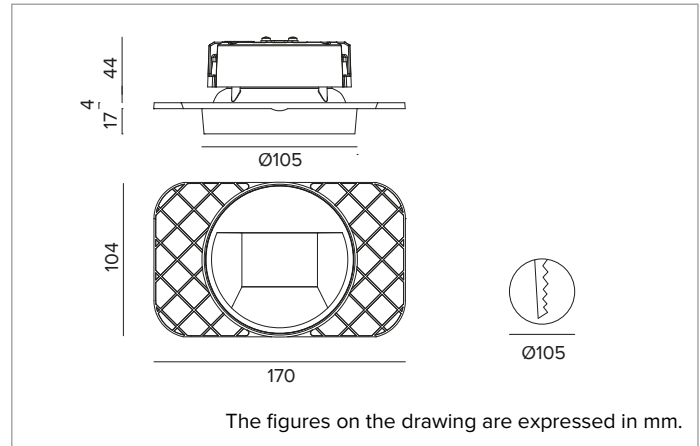

1T8421ELTR | CTEVO WALL WASHER 105

Recessed LED Downlight in a trimless version

		4000K	H(m)	D1(m)	D2(m)	E _{max} (lx)
		Ra90	43°	76°		
Fixture Power	18W	1	0.86	1.66	1050	
Source Flux	2228lm	2	1.72	3.31	263	
Fixture Flux	1260lm	3	2.58	4.97	117	
Efficacy	69lm/W	4	3.44	6.62	66	
TS1395	I _{max} =540cd/klm	I _{max}	1203cd	5	4.30	8.28 42

Colour and finish: Plaster white

Weight: 0.54Kg

Version: TRIMLESS

Degree of protection: IP20 for recessed part

Degree of protection: IP54 for exposed part

ELECTRICAL CHARACTERISTICS

Integrated electronic ON-OFF driver.