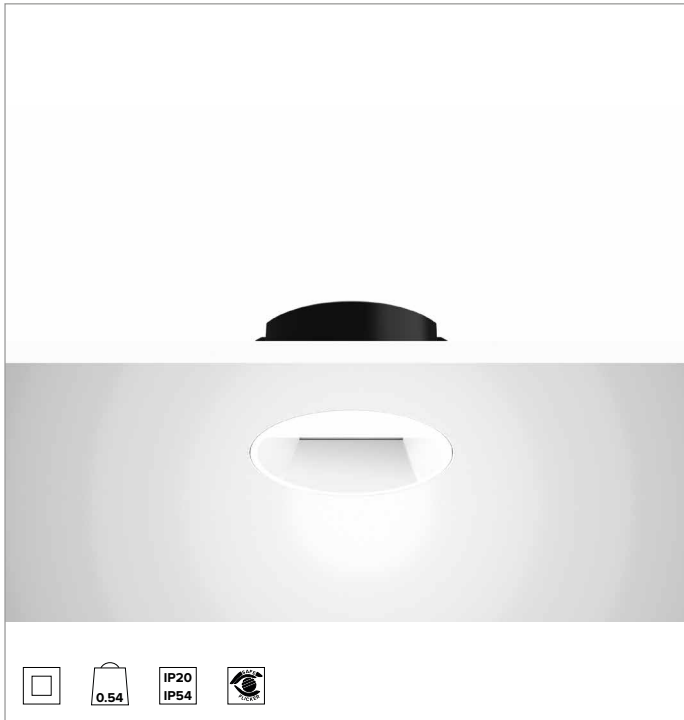

1T8421ELTR | CTEVO WALL WASHER 105

Recessed LED Downlight in a trimless version

		4000K	H(m)	D1(m)	D2(m)	E _{max} (lx)
		Ra90	43°	76°		
Fixture Power	18W	1	0.86	1.66	1050	
Source Flux	2228lm	2	1.72	3.31	263	
Fixture Flux	1260lm	3	2.58	4.97	117	
Efficacy	69lm/W	4	3.44	6.62	66	
TS1395	I _{max} =540cd/klm	I _{max}	1203cd	5	4.30	8.28 42

CCT nominal: 4000K

Lifetime (L80/B10): >50000h tq +25°C

ILLUMINOTECHNICAL CHARACTERISTICS

WW Optic: a highly reflective pre-anodised aluminium asymmetric reflector, a holographic acrylic diffuser screen and thermoplastic load-bearing elements.

Optic: WALL WASHER

Optical efficiency: 57%

Fixture flux: 1260lm

Luminous efficacy: 69lm/W

Photobiological safety: Compliant with RG1 low risk group

MECHANICAL CHARACTERISTICS

Die-cast black painted anodised aluminium heat sink. Black thermoplastic material structure and a white painted cut-off front. Silicone sealing kit for water and dust protection. Trimless version with a load-bearing element for installation and finishing in plasterboard.

Colour and finish: Plaster white

Weight: 0.54Kg

Version: TRIMLESS

Degree of protection: IP20 for recessed part

Degree of protection: IP54 for exposed part

ELECTRICAL CHARACTERISTICS

Integrated electronic ON-OFF driver.